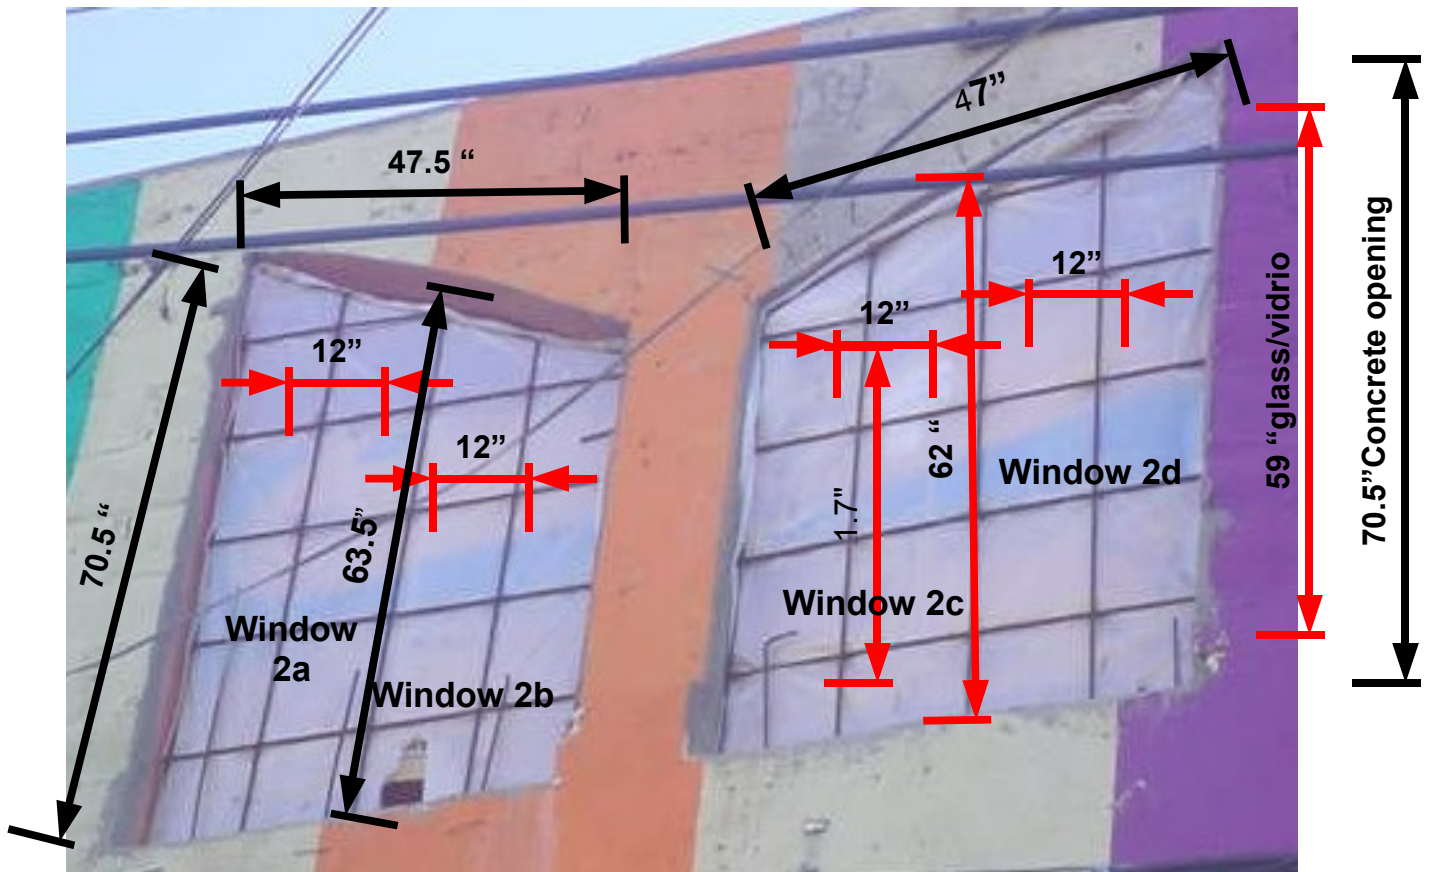

Window 1a

Colegio La Esperanza Fifth Grade Classroom Windows
www.americasfoundation.net

Colegio La Esperanza Fifth Grade Classroom Windows
www.americasfoundation.net

Colegio La Esperanza Fifth Grade Classroom Windows
www.americasfoundation.net

Window 7a
Exterior view

Blue/Azul = wood/madera

Red/Rojo = glass/vidrio

Door 9a

Windows and door in fifth grade classroom. Ventana y puerta en quinto grado primaria y preparatoria Colegio La Esperanza

Door 9a

Window 9b 9c

Door 9a

Salon/Room	Window Ventana	Door	Glass Vidrio Width Ancho inches	Glass Vidrio height altura	Wood Madera Width Ancho	Wood Madera Height Altura
Fifth grade/Quinto	1a		31.5	13		
Fifth grade/Quinto	1b		70	28		
Fifth grade/Quinto	1c		35.5	11.7		
Fifth grade/Quinto		1d	52	20.5	77.25	35.5
Fifth grade/Quinto	2a 2b				47.5	70.5
Fifth grade/Quinto	2a		12	59		
Fifth grade/Quinto	2b		12	51.5		
Fifth grade/Quinto	2c 2d				47	70.5
Fifth grade/Quinto	2c		12	51.5		
Fifth grade/Quinto	2d		12	59		
Fifth grade/Quinto	3a		132	69		
Fifth grade/Quinto	4a		74	21.5		
Fifth grade/Quinto	4b		79	21.5		
Fifth grade/Quinto	4c		26	68		
Fifth grade/Quinto	4d		26.75	58		
Fifth grade/Quinto	4e		27.5	71		
Fifth grade/Quinto	5a		63	21.5		
Fifth grade/Quinto	5b		18	77		
Fifth grade/Quinto	5c		18	77		
Fifth grade/Quinto		5d			101.5	30
Fifth grade/Quinto		5e			101.5	30
Fifth grade/Quinto	6a		71	20.5		
Fifth grade/Quinto	6b		29.5	64		
Fifth grade/Quinto	7a		29	53.5	44.5	69
Fifth grade/Quinto	8a		30.5	41		
Fifth grade/Quinto	8b		34.5	41		
Fifth grade/Quinto	8c		23	16		
Fifth grade/Quinto	8d		21	16		
Fifth grade/Quinto	8e		34.5	43.5		
Fifth grade/Quinto	8f		32.5	42		
Fifth grade/Quinto	8g		35.5	29.5		
Fifth grade/Quinto	8h		21	16		
Fifth grade/Quinto	8i		19.5	16		
Fifth grade/Quinto		9a	23.5	70	38.5	96
Fifth grade/Quinto		9b	22.5	54.6		
Fifth grade/Quinto		9c	22.5	54.6		
Fifth grade/Quinto		9b 9c			64	70