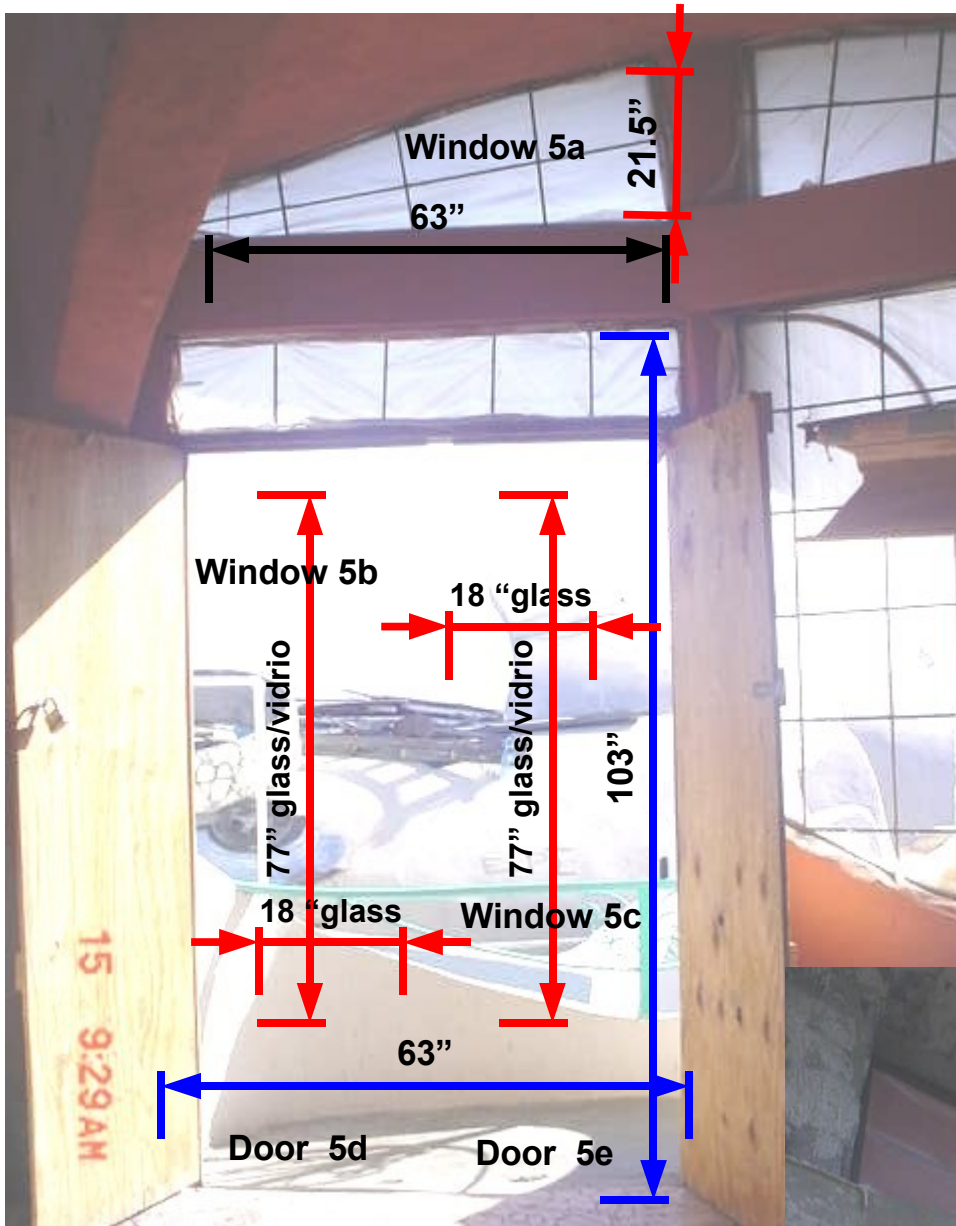

Window 1a

Colegio La Esperanza Fifth Grade Classroom Windows
www.americasfoundation.net

Colegio La Esperanza Fifth Grade Classroom Windows
www.americasfoundation.net

Colegio La Esperanza Fifth Grade Classroom Windows
www.americasfoundation.net

Window 7a
Exterior view

Blue/Azul = wood/madera

Red/Rojo = glass/vidrio

Door 9a

Windows and door in fifth grade classroom. Ventana y puerta en quinto grado primaria y preparatoria Colegio La Esperanza

Door 9a

Window 9b 9c

Door 9a

Salon/Room	Window Ventana	Door	Glass Vidrio Width Ancho inches	Glass Vidrio height altura	Wood Madera Width Ancho	Wood Madera Height Altura
Fifth grade/Quinto	1a		31.5	13		
Fifth grade/Quinto	1b		70	28		
Fifth grade/Quinto	1c		35.5	11.7		
Fifth grade/Quinto		1d	52	20.5	77.25	35.5
Fifth grade/Quinto	2a 2b				47.5	70.5
Fifth grade/Quinto	2a		12	59		
Fifth grade/Quinto	2b		12	51.5		
Fifth grade/Quinto	2c 2d				47	70.5
Fifth grade/Quinto	2c		12	51.5		
Fifth grade/Quinto	2d		12	59		
Fifth grade/Quinto	3a		132	69		
Fifth grade/Quinto	4a		74	21.5		
Fifth grade/Quinto	4b		79	21.5		
Fifth grade/Quinto	4c		26	68		
Fifth grade/Quinto	4d		26.75	58		
Fifth grade/Quinto	4e		27.5	71		
Fifth grade/Quinto	5a		63	21.5		
Fifth grade/Quinto	5b		18	77		
Fifth grade/Quinto	5c		18	77		
Fifth grade/Quinto		5d			101.5	30
Fifth grade/Quinto		5e			101.5	30
Fifth grade/Quinto	6a		71	20.5		
Fifth grade/Quinto	6b		29.5	64		
Fifth grade/Quinto	7a		29	53.5	44.5	69
Fifth grade/Quinto	8a		30.5	41		
Fifth grade/Quinto	8b		34.5	41		
Fifth grade/Quinto	8c		23	16		
Fifth grade/Quinto	8d		21	16		
Fifth grade/Quinto	8e		34.5	43.5		
Fifth grade/Quinto	8f		32.5	42		
Fifth grade/Quinto	8g		35.5	29.5		
Fifth grade/Quinto	8h		21	16		
Fifth grade/Quinto	8i		19.5	16		
Fifth grade/Quinto		9a	23.5	70	38.5	96
Fifth grade/Quinto		9b	22.5	54.6		
Fifth grade/Quinto		9c	22.5	54.6		
Fifth grade/Quinto		9b 9c			64	70