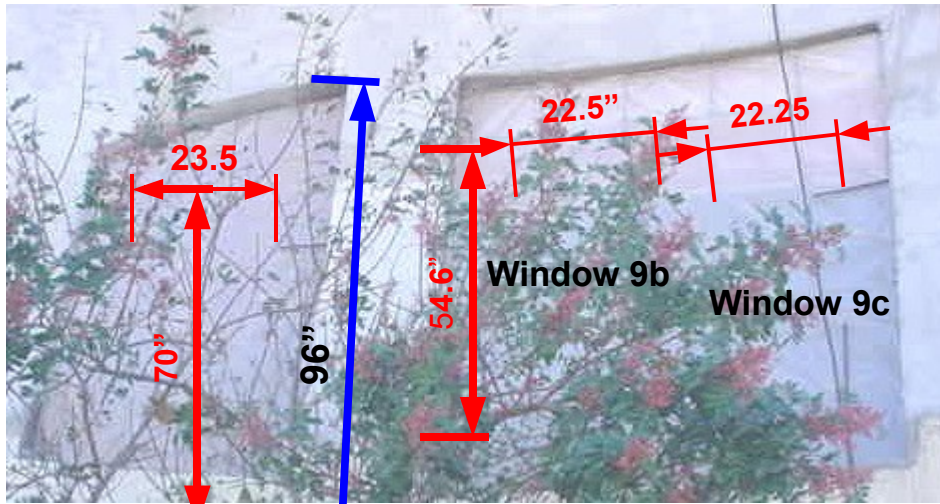

Window 7a
Exterior view

Blue/Azul = wood/madera

Red/Rojo = glass/vidrio

Door 9a

Windows and door in fifth grade classroom. Ventana y puerta en quinto grado primaria y preparatoria Colegio La Esperanza

Door 9a

Window 9b 9c

Door 9a

Salon/Room	Window Ventana	Door	Glass Vidrio Width Ancho inches	Glass Vidrio height altura	Wood Madera Width Ancho	Wood Madera Height Altura
Fifth grade/Quinto	1a		31.5	13		
Fifth grade/Quinto	1b		70	28		
Fifth grade/Quinto	1c		35.5	11.7		
Fifth grade/Quinto		1d	52	20.5	77.25	35.5
Fifth grade/Quinto	2a 2b				47.5	70.5
Fifth grade/Quinto	2a		12	59		
Fifth grade/Quinto	2b		12	51.5		
Fifth grade/Quinto	2c 2d				47	70.5
Fifth grade/Quinto	2c		12	51.5		
Fifth grade/Quinto	2d		12	59		
Fifth grade/Quinto	3a		132	69		
Fifth grade/Quinto	4a		74	21.5		
Fifth grade/Quinto	4b		79	21.5		
Fifth grade/Quinto	4c		26	68		
Fifth grade/Quinto	4d		26.75	58		
Fifth grade/Quinto	4e		27.5	71		
Fifth grade/Quinto	5a		63	21.5		
Fifth grade/Quinto	5b		18	77		
Fifth grade/Quinto	5c		18	77		
Fifth grade/Quinto		5d			101.5	30
Fifth grade/Quinto		5e			101.5	30
Fifth grade/Quinto	6a		71	20.5		
Fifth grade/Quinto	6b		29.5	64		
Fifth grade/Quinto	7a		29	53.5	44.5	69
Fifth grade/Quinto	8a		30.5	41		
Fifth grade/Quinto	8b		34.5	41		
Fifth grade/Quinto	8c		23	16		
Fifth grade/Quinto	8d		21	16		
Fifth grade/Quinto	8e		34.5	43.5		
Fifth grade/Quinto	8f		32.5	42		
Fifth grade/Quinto	8g		35.5	29.5		
Fifth grade/Quinto	8h		21	16		
Fifth grade/Quinto	8i		19.5	16		
Fifth grade/Quinto		9a	23.5	70	38.5	96
Fifth grade/Quinto		9b	22.5	54.6		
Fifth grade/Quinto		9c	22.5	54.6		
Fifth grade/Quinto		9b 9c			64	70